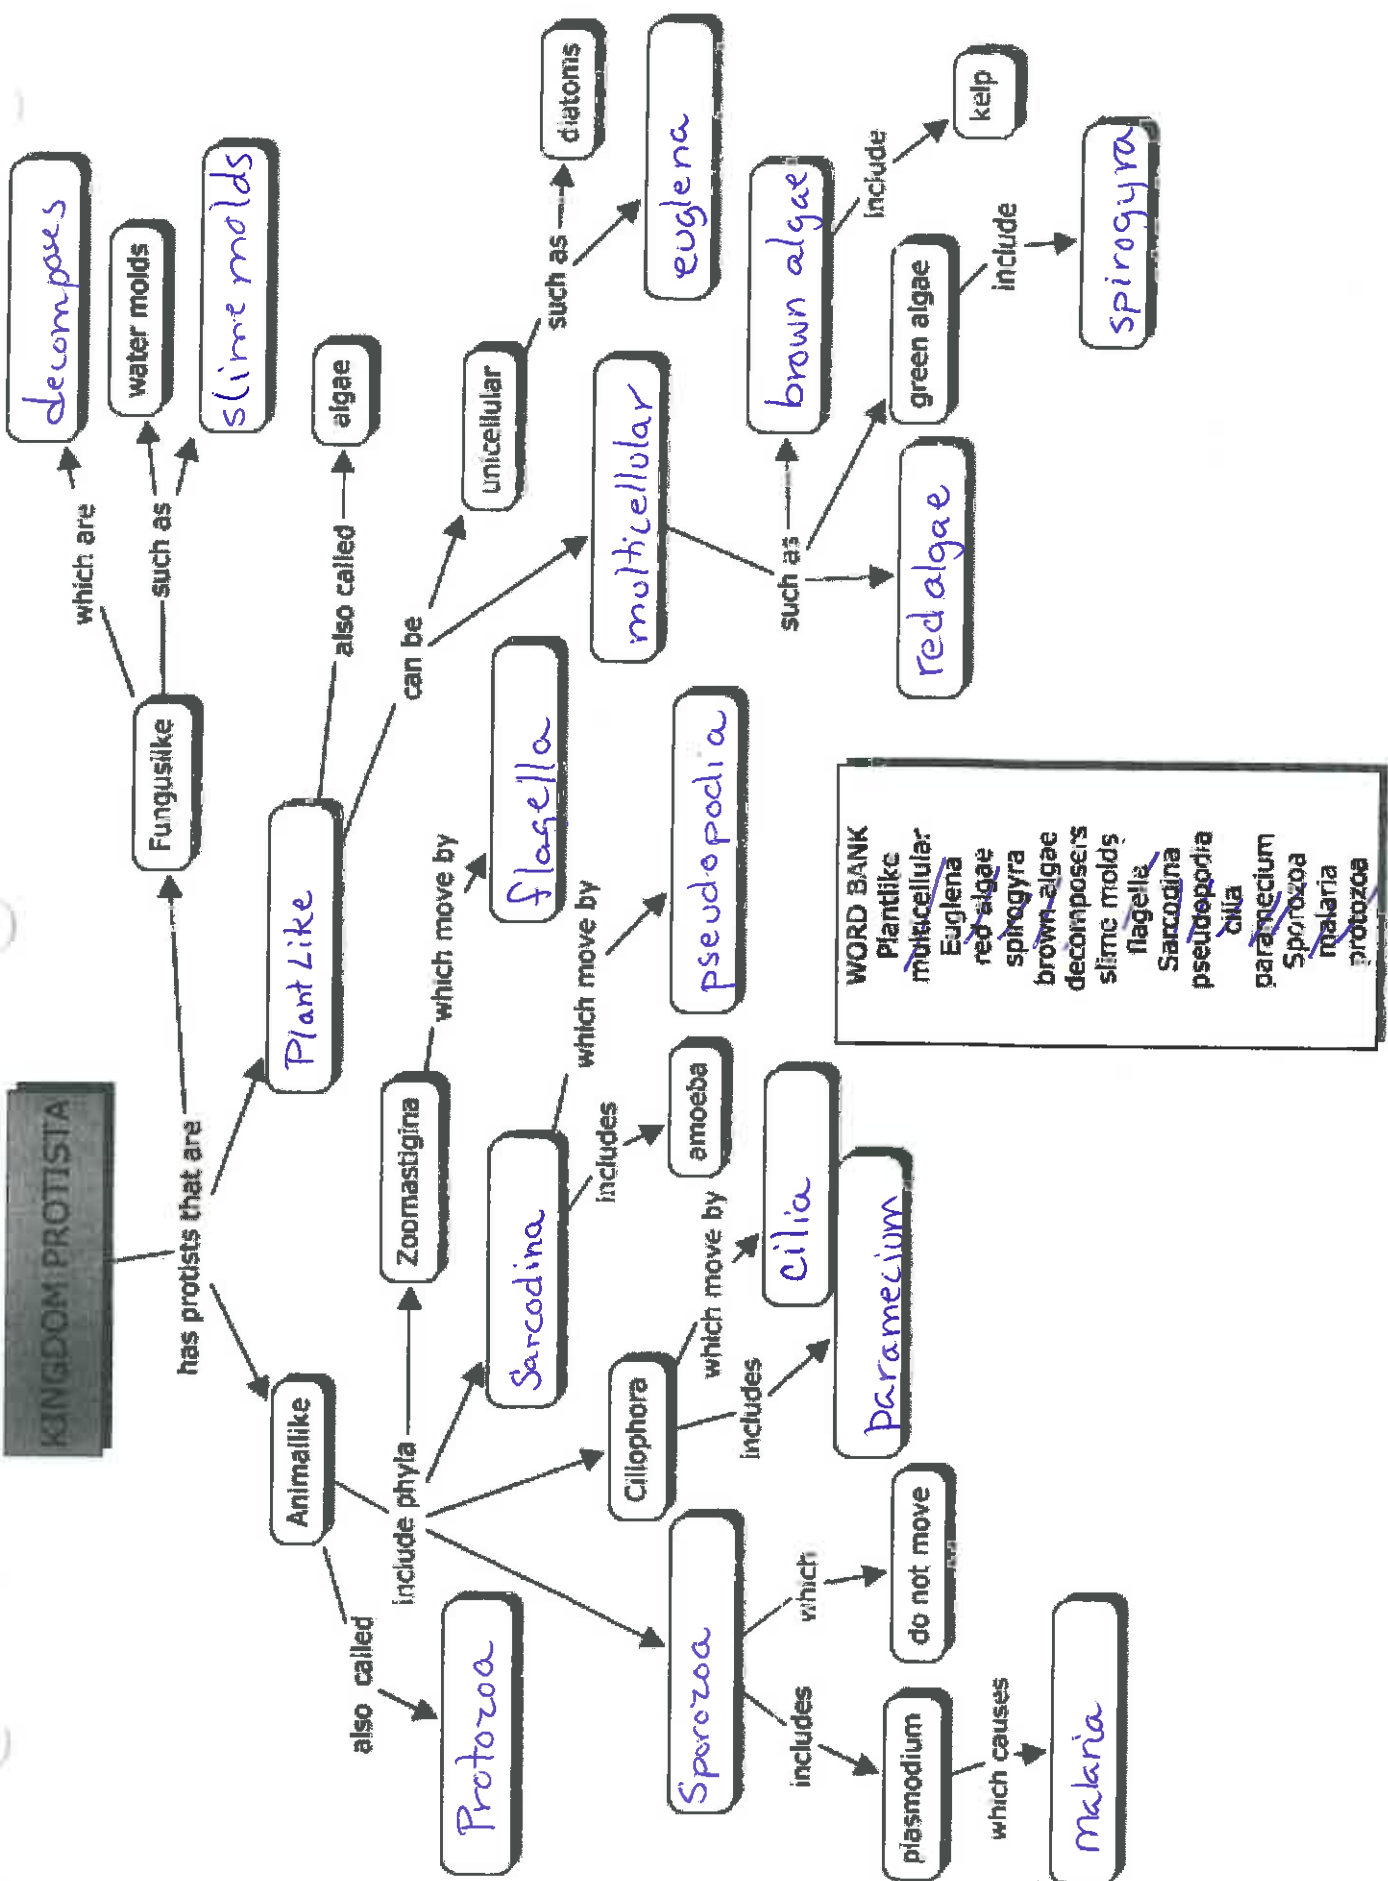

# KINGDOM PROTISTA

**WORD BANK**  
 Plantlike  
 multicellular  
 Euglena  
 red algae  
 spirgyra  
 brown algae  
 decomposers  
 slime molds  
 flagella  
 Sarcodina  
 pseudopodia  
 cilia  
 paramecium  
 Sporozoa  
 malaria  
 protozoa